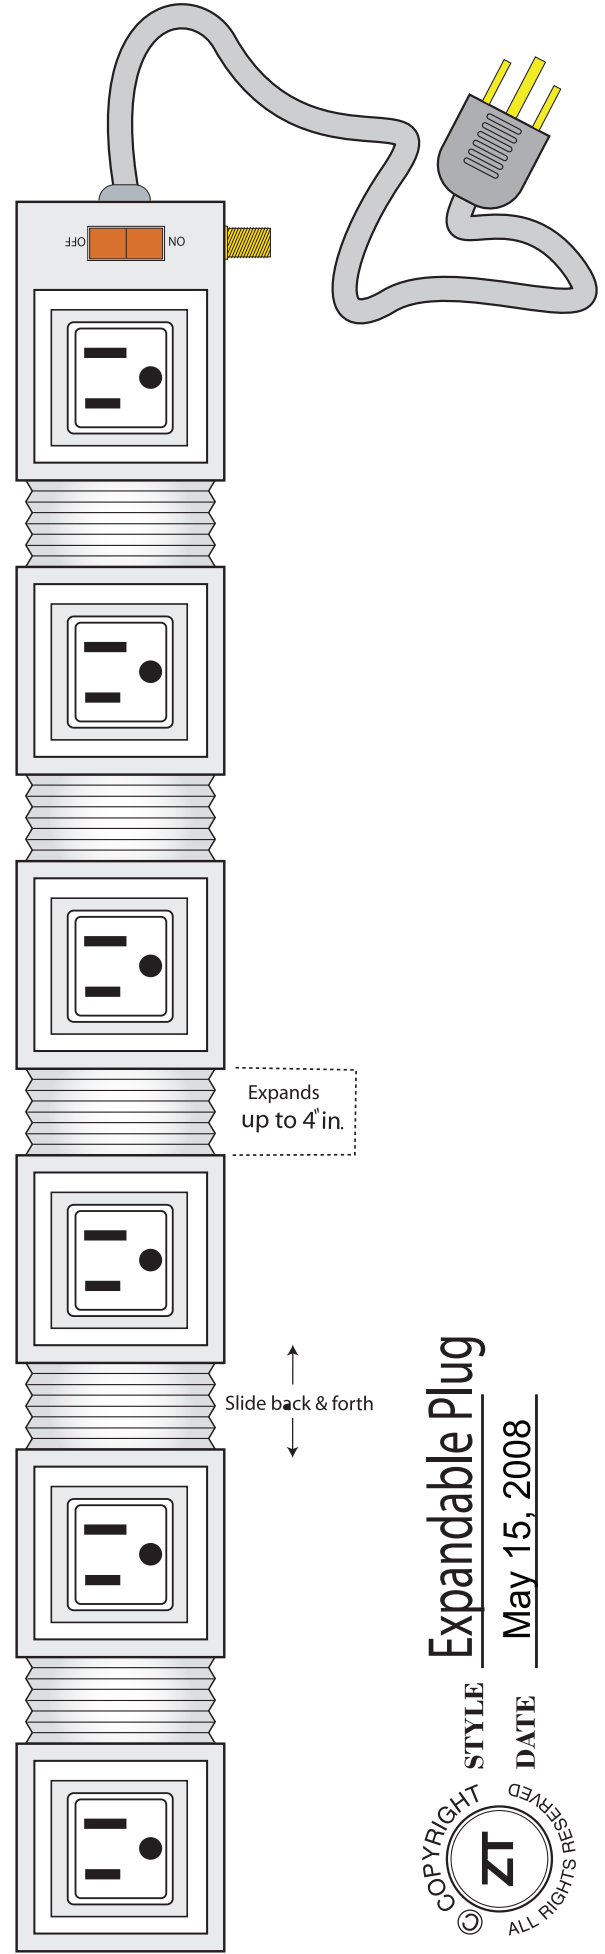

5

Expandable Plug
May 15, 2008

STYLE
DATE