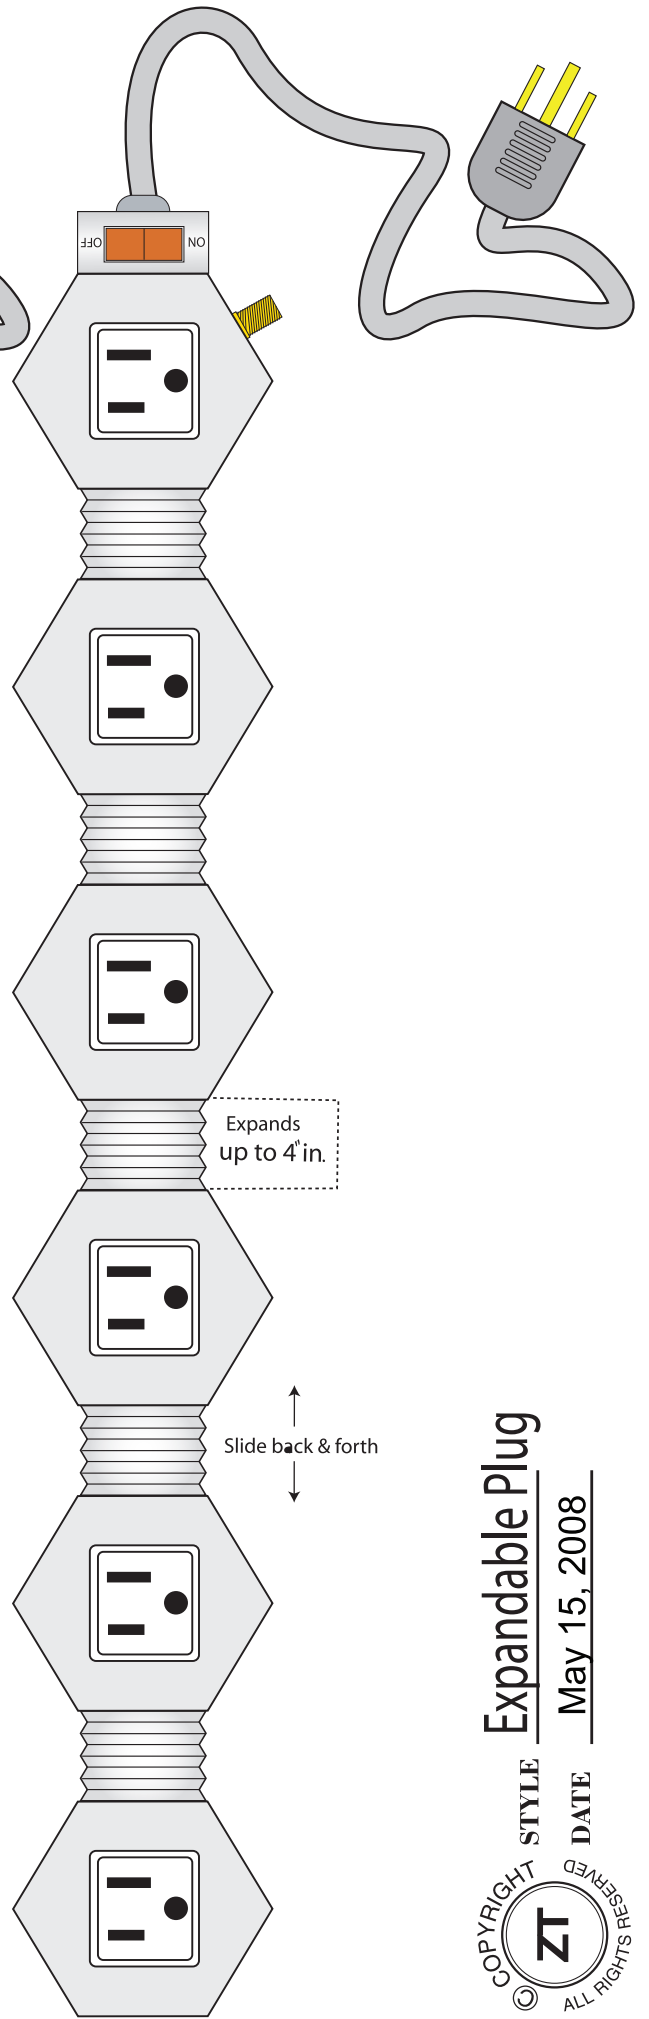

4

Expandable Plug

STYLE

DATE

May 15, 2008