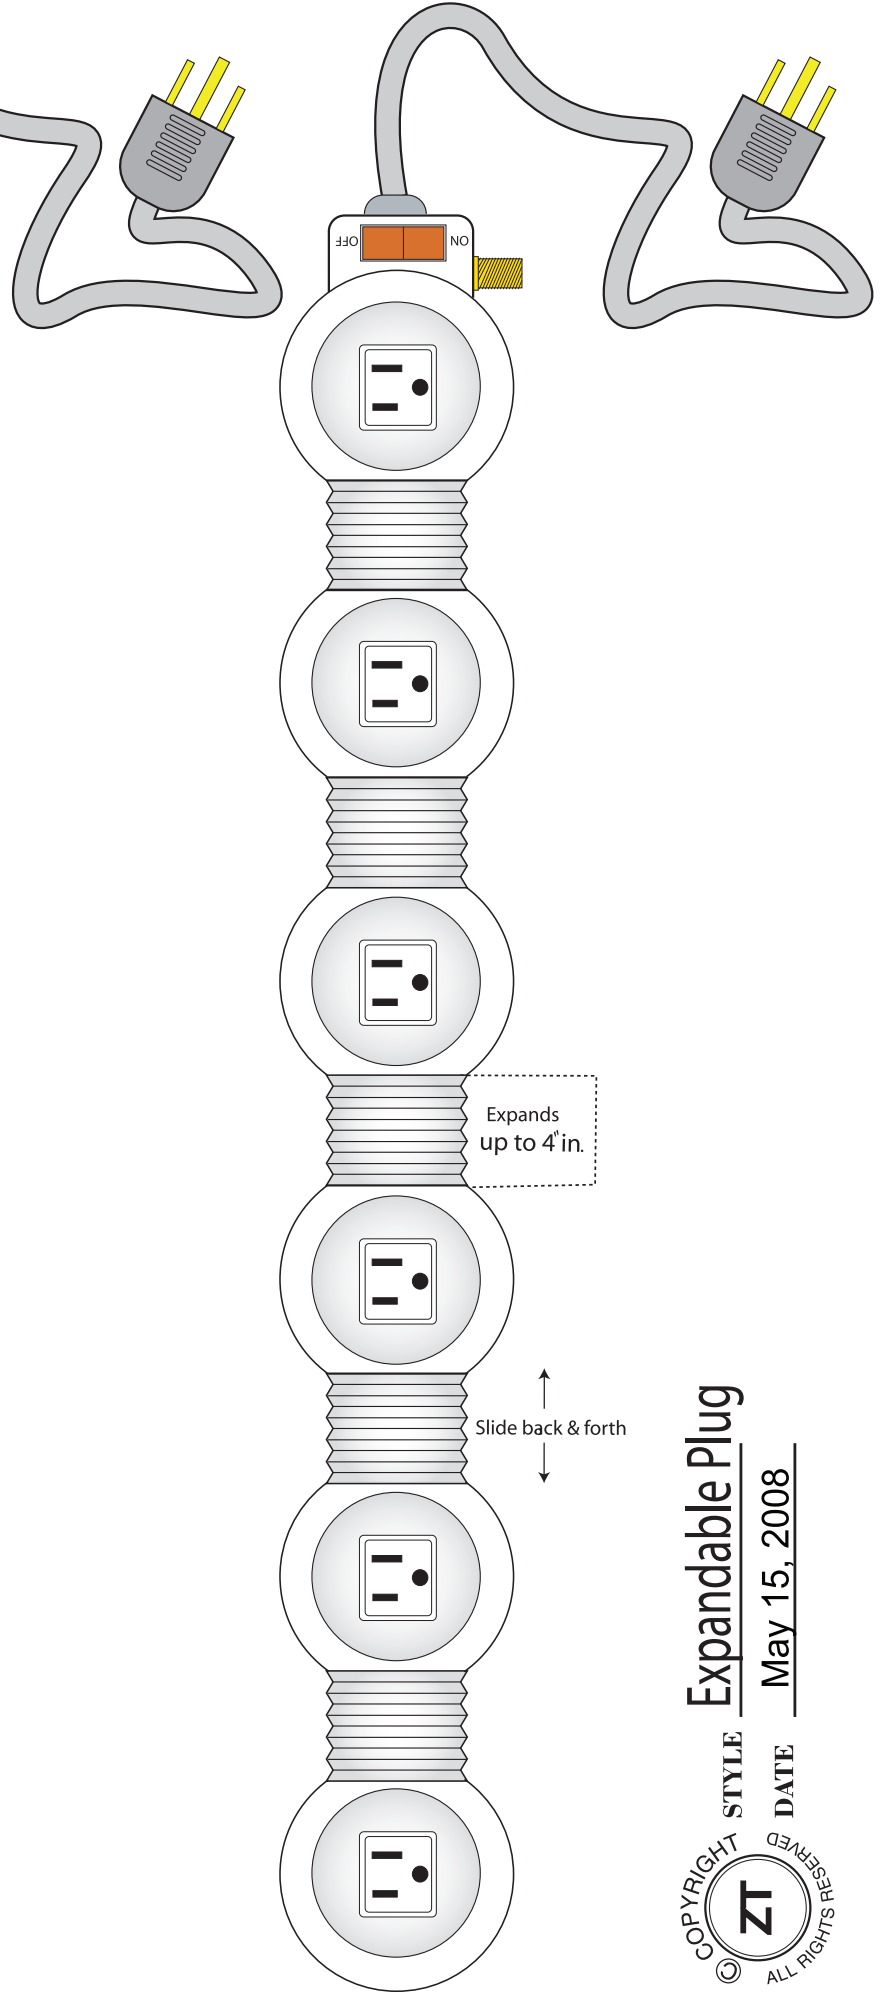

1

Expandable Plug

STYLE

COPYRIGHT ©

ZT

DATE

May 15, 2008

ALL RIGHTS RESERVED